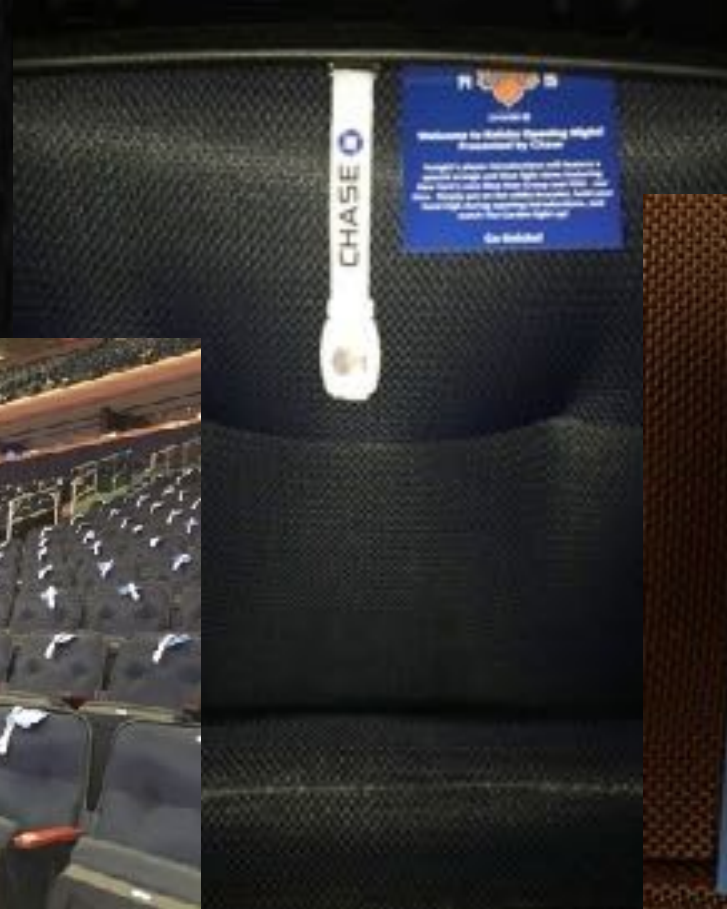

XYLOBANDS USA
MADISON SQUARE
GARDEN, NYC