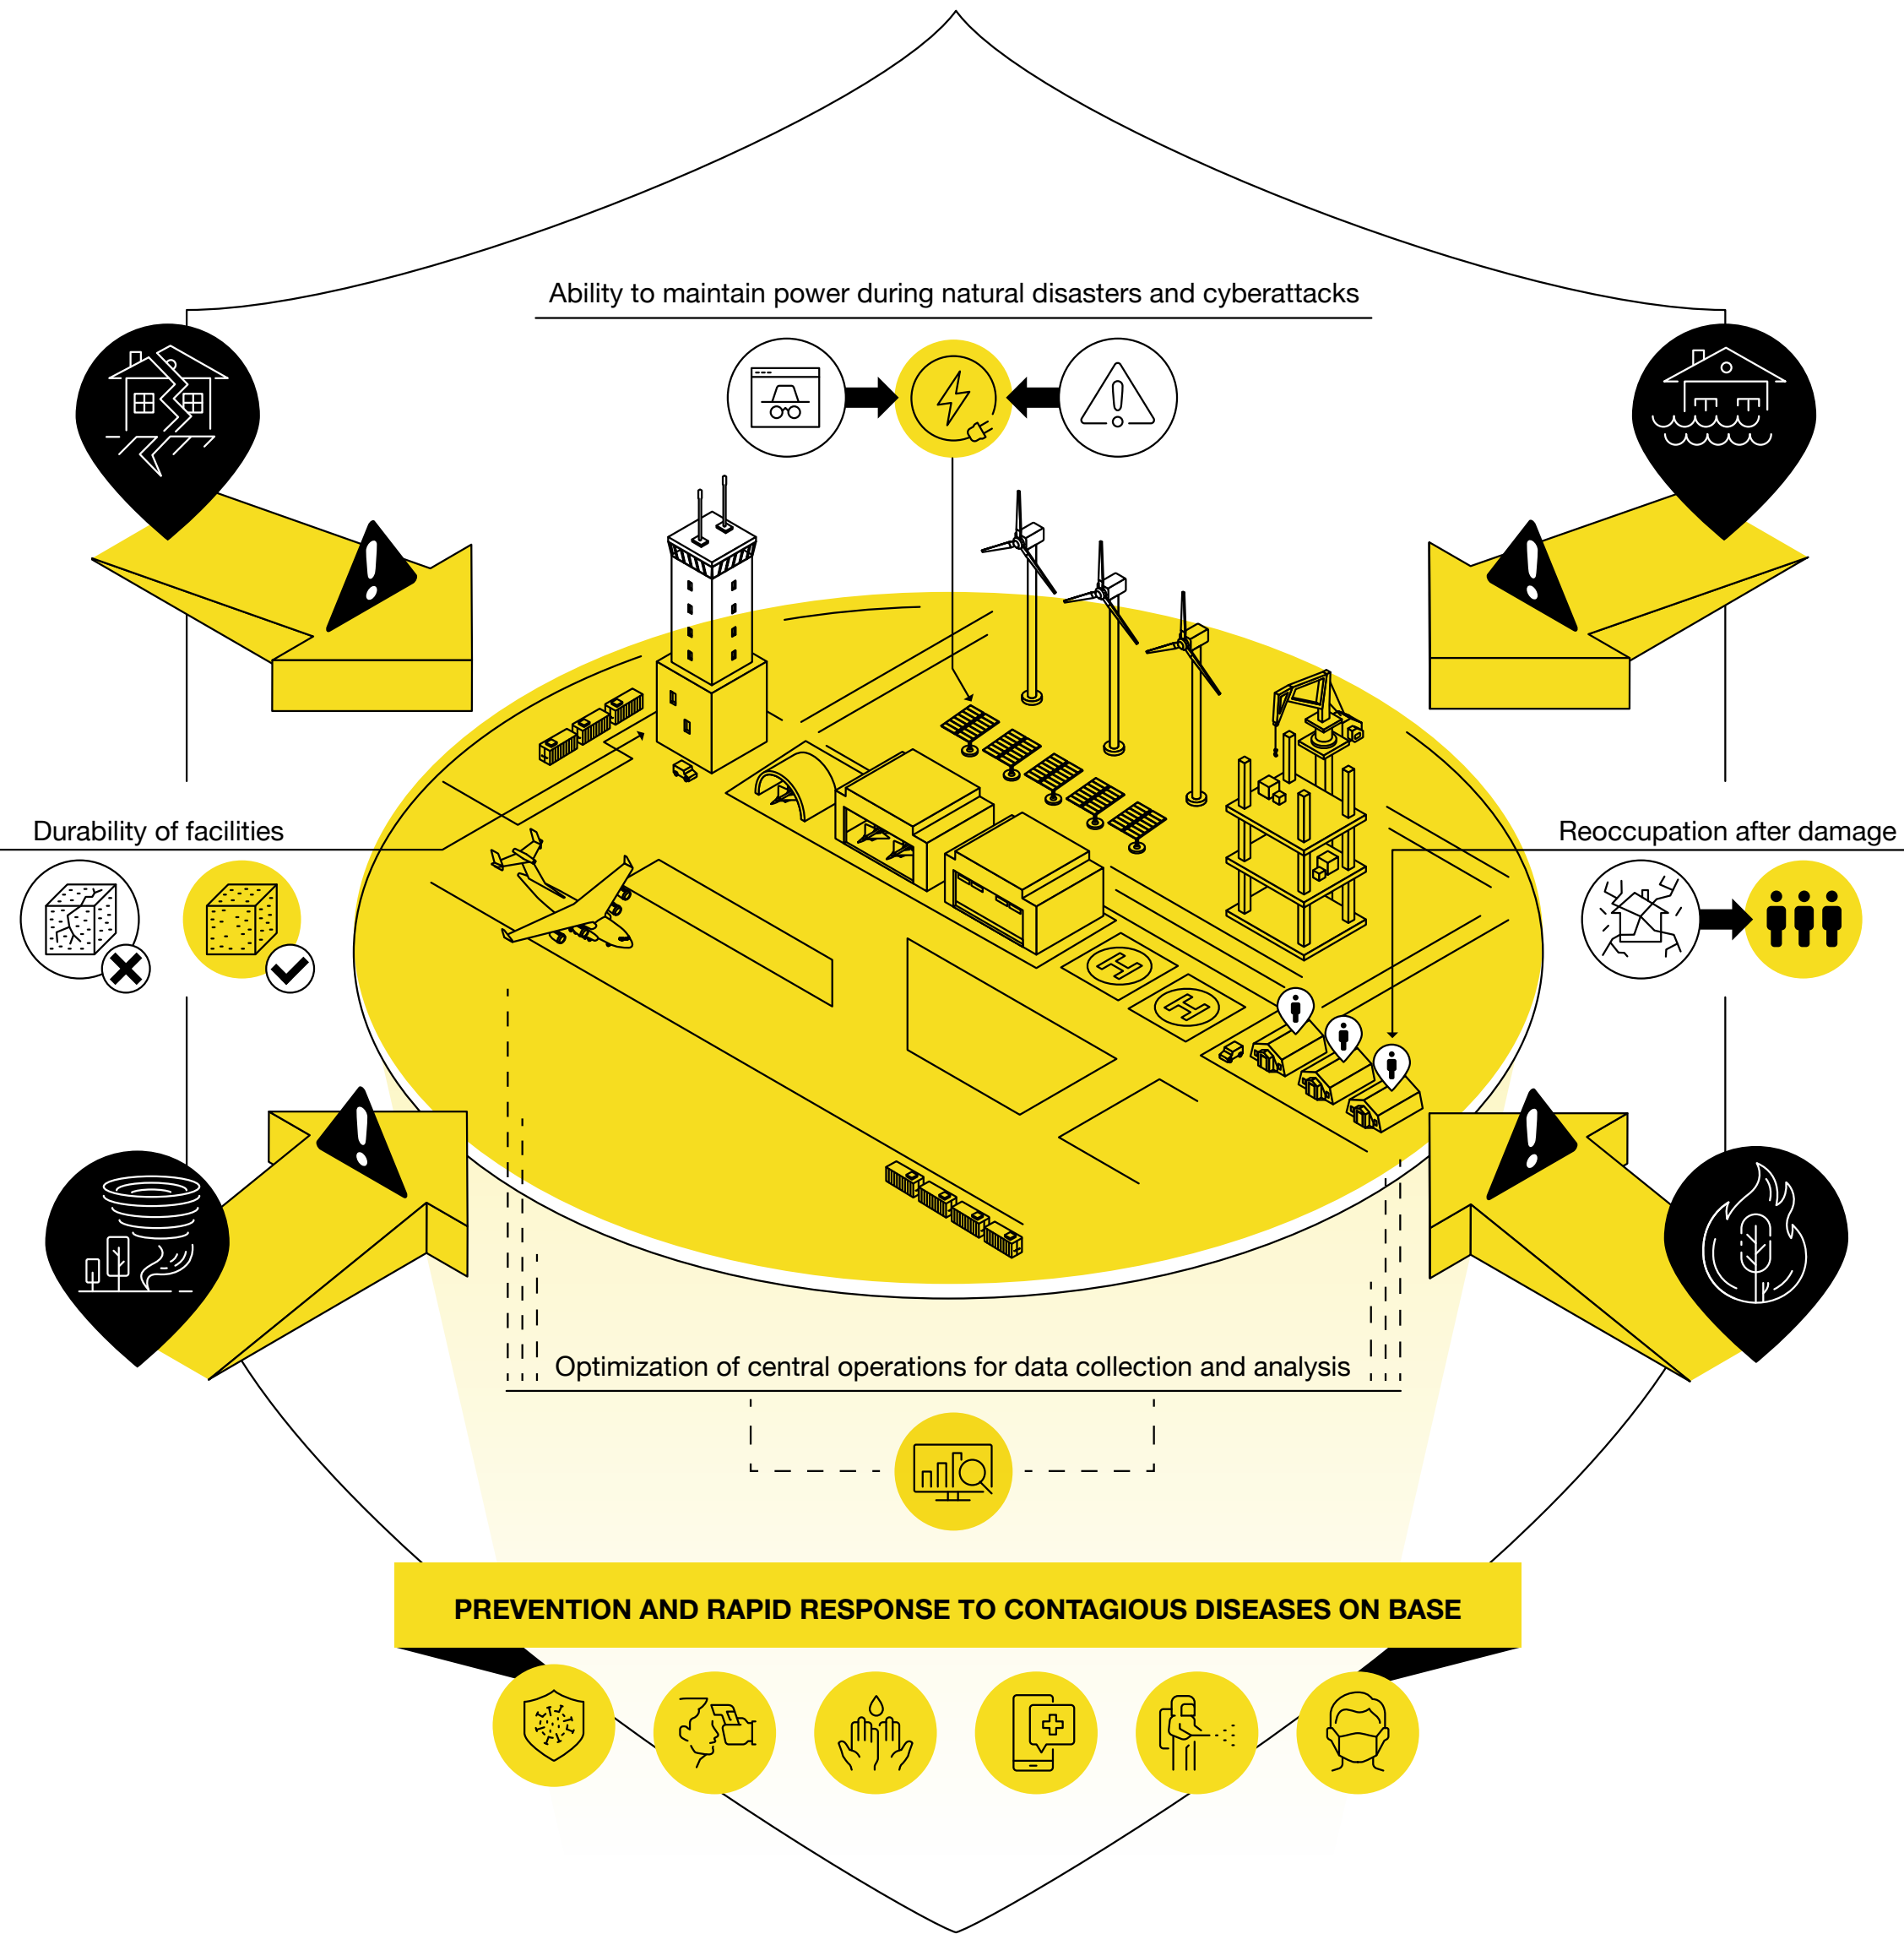

EMPOWERING AIRMAN & FAMILY WELLBEING

- Leveraging existing and new data
- Create a culture of care
- Developing and maximizing adoption of technology platforms
- Leveraging existing and new support resources

ENABLING TECHNOLOGIES FOR REVERSE ENGINEERING AND ADDITIVE / AGILE MANUFACTURING

- Shorter manufacturing time
- Scalability
- Data Integration
- Advancements in Materials
- Supply and Demand
- Centralize Data

A UNIVERSAL SYMBOL OF INNOVATION AND EXCELLENCE

LARGE PERIMETER REQUIRES SAFEGUARDING FROM THREATS

SOLUTIONS NEEDED

BASE DEFENSE OPERATIONS CENTER
 Multi-domain system
 Location Tracking Systems
 Virtual Control Centers and Management
 And More...