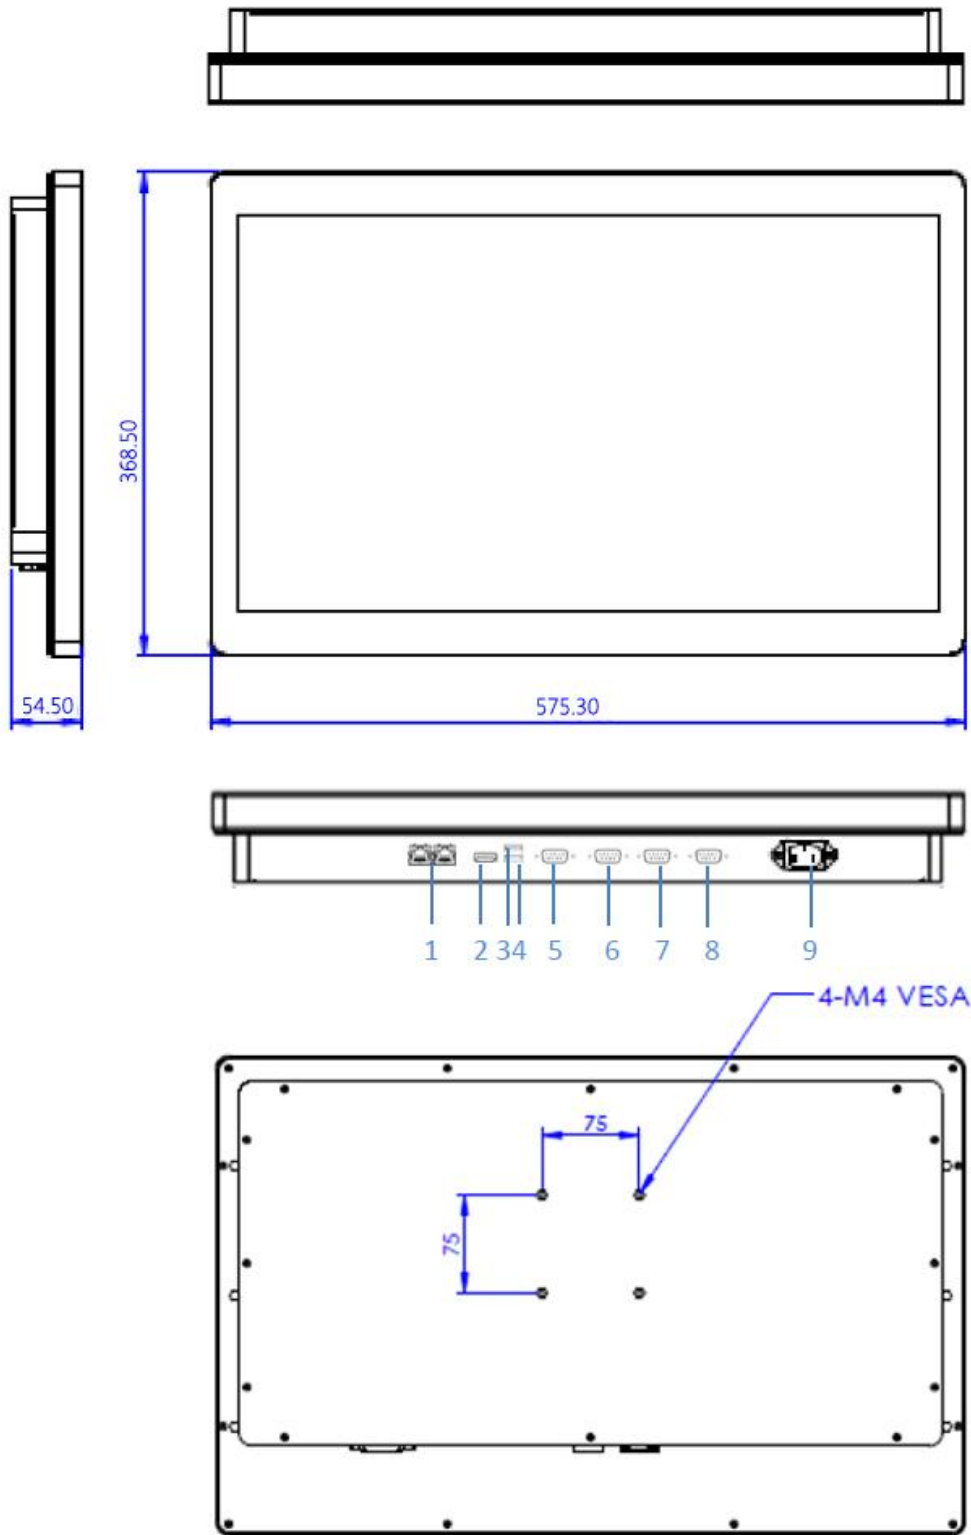

Dimension

PC 5024

24" Industrial Panel PC

ACNODES

14628 Central Ave.
Chino, CA 91710
tel: 909.597.7588, fax: 909.597.1939

© Copyright 2015 Acnodes, Inc.
All rights reserved. Product description and product specifications
are subject to change without notice. For latest product information,
please visit Acnodes' web site at www.acnodes.com.