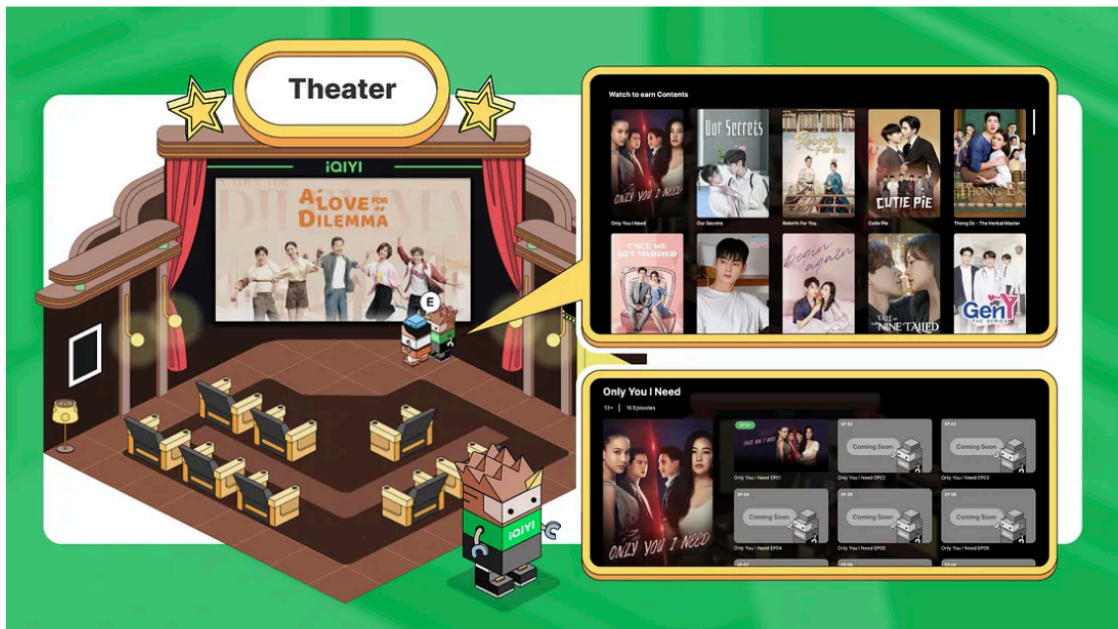

## Daily Reward

Once the user's watch time reaches 30 minutes, they can claim daily rewards every day. Users will be capable of winning one daily reward per day, which they can claim at any time. But if the users watch the content for less than 30 minutes, they can continue watching the following day to reach their 30-minute goal and still receive rewards. Lotto tickets, BRK, box pieces, and Watch to Earn-only NFTs are included in the incentives.

## Lotto Ticket

Playbux's new lottery ticket mechanic will be a crucial resource in the following phase. The lottery ticket cannot be bought, but it can be obtained through an event like Watch to Earn. In the future, lotto tickets will be utilized in lottery pools and Lucky Trees to earn a variety of rewards, including BUSD, BRK, NFTs, and much more. You can earn from the prize pool worth over **\$100,000** every month!

## Theater

Users can watch the content that iQIYI has chosen inside the theater. iQIYI offers a wide range of shows and movies that are eligible for the Watch to Earn feature. Users can choose the content they want to watch, which is typically the first episode of the chosen series or movies. The next reward will be available to claim in the daily reward page when 30 minutes have passed.