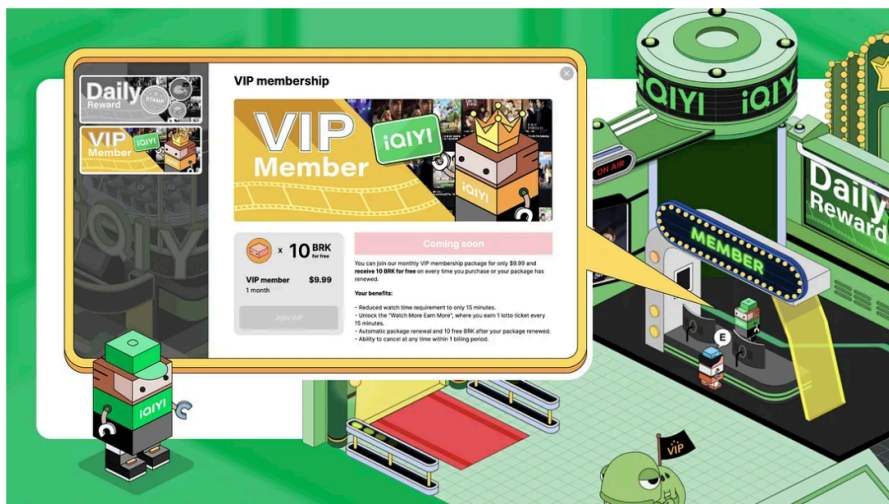

## Daily Reward

Once the user's watch time reaches 30 minutes, they can claim daily rewards every day. Users will be capable of winning one daily reward per day, which they can claim at any time. But if the users watch the content for less than 30 minutes, they can continue watching the following day to reach their 30-minute goal and still receive rewards. Lotto tickets, BRK, box pieces, and Watch to Earn-only NFTs are included in the incentives.

## Lotto Ticket

Playbux's new lottery ticket mechanic will be a crucial resource in the following phase. The lottery ticket cannot be bought, but it can be obtained through an event like Watch to Earn. In the future, lotto tickets will be utilized in lottery pools and Lucky Trees to earn a variety of rewards, including BUSD, BRK, NFTs, and much more. You can earn from the prize pool worth over **\$100,000** every month!

## Theater

Users can watch the content that iQIYI has chosen inside the theater. iQIYI offers a wide range of shows and movies that are eligible for the Watch to Earn feature. Users can choose the content they want to watch, which is typically the first episode of the chosen series or movies. The next reward will be available to claim in the daily reward page when 30 minutes have passed.

## Upcoming : Phase 2

The upcoming phase introduces the VIP feature, offering exclusive benefits to VIP members. Users only need to watch content for 15 minutes to claim their daily rewards and gain access to the lottery pool and Lucky Trees by using their accumulated tickets to progress to the next stage.