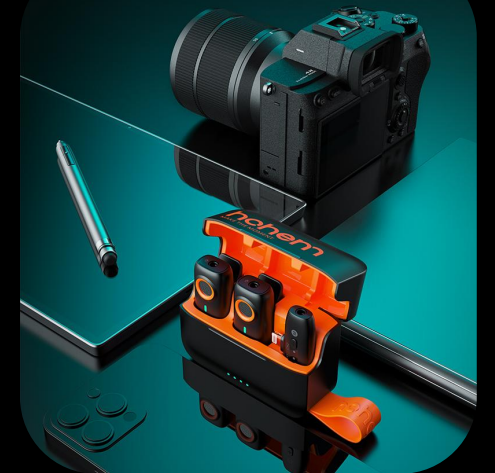

# hohem MIC-01

48KHZ  
Lossless Sampling

Omnidirectional  
Pickup

DSP Noise  
Cancellation

Apple MFI Certified

Versatile Compatibility

20-Hour  
Battery Life

One-Touch Mute