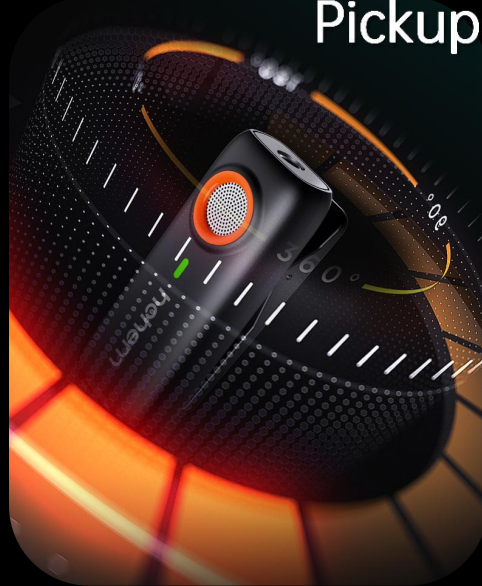

# hohem MIC-01

48KHZ  
Lossless Sampling

Omnidirectional  
Pickup

DSP Noise  
Cancellation

Apple MFI Certified

Versatile Compatibility

20-Hour  
Battery Life

One-Touch Mute