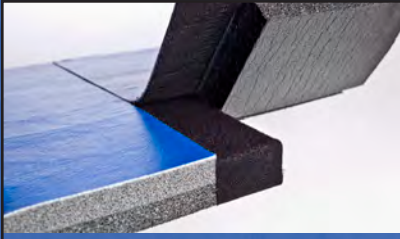

**BUILT-IN
CONNECTION**
VIRTUALLY SEAMLESS
SAVE TIME AND MONEY!

ALL SMOOTH, SOFT VINYL

DOLLAMUR®

PATENTED

FLEXI-CONNECT®

GO TAPELESS!

**The FIRST and ONLY
All Vinyl,
Tapeless Mat
Connection System
On The Market**

- **SAVE** Hundreds! Never buy mat tape again
- Eliminates unsafe gaps
- No additional hardware or tools required to install mats
- Reduces your setup and tear down time to minutes
- Includes the Dollamur original FLEXI-Roll® technology

Officially Licensed
Mat Provider for