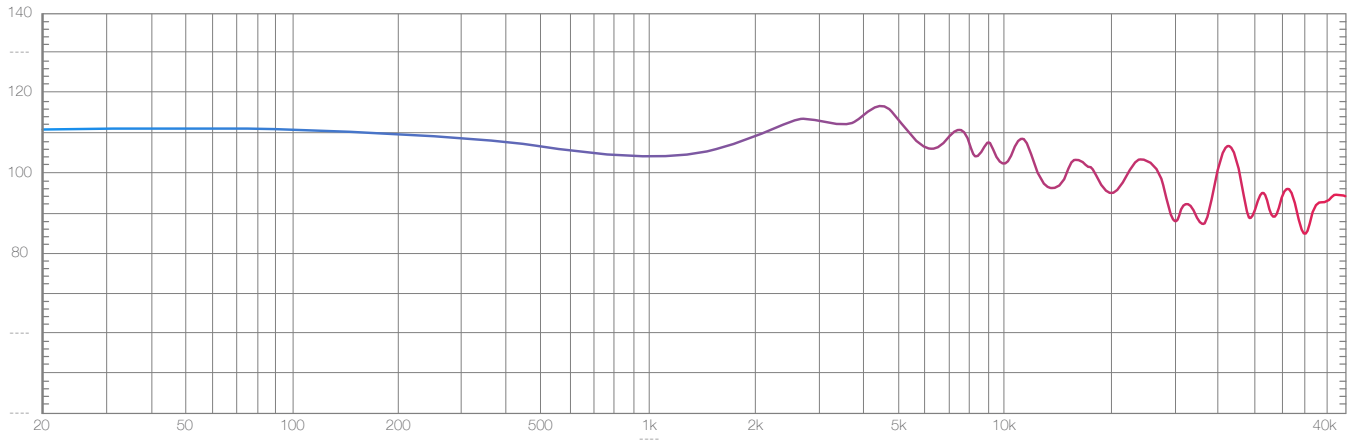

Frequency Responce