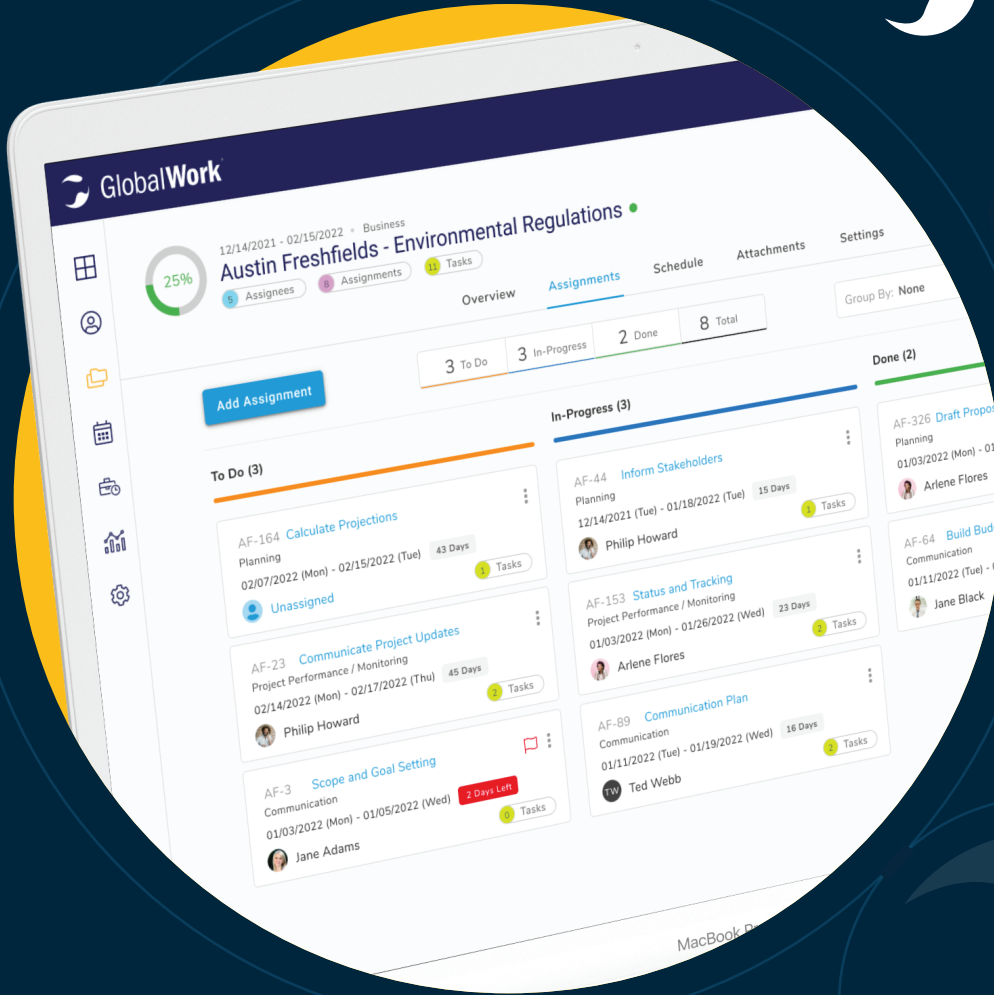

# RESOURCE MANAGEMENT, WORK MANAGEMENT AND PROJECT PLANNING SOFTWARE

 Specifically designed  
for law firms

 Elegantly integrates  
with CE Manager

 Includes features and  
reports that focus on  
Diversity, Equity and  
Inclusion (DEI)