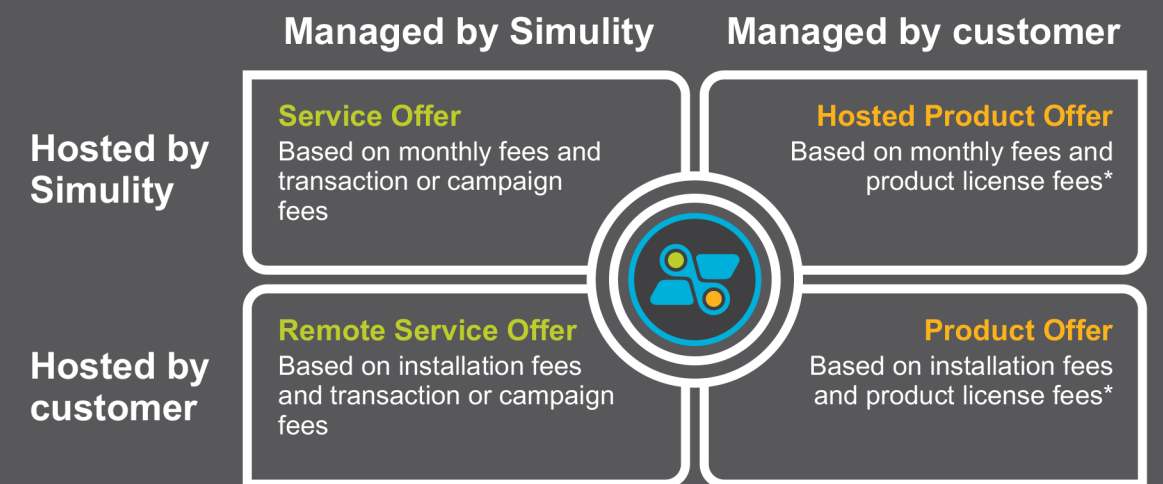

SIMgine™ with 4G LTE

Flexible Business Model

*Product license fees are generally associated with yearly maintenance fees (although the maintenance services remain optional)

Embedded Products

- Smart eSIM (embedded SIM)
- MFF2 M2M SIM modules
- Automated APN Configuration

Software Products

- SmartHUB
- OTA Server
- BeSpoke SIM Software Kit

Services

- Smart Roaming
- Remote Provisioning
- Secure eSIM Connectivity

- Simulity's SmartHUB is a cutting-edge OTA platform that allows operators to manage (U)SIM cards remotely.
- SIMgine is Simulity's eSIM for Secure Remote Provisioning and connectivity, it provides consumers the flexibility and choice to switch operators and reduces the cost of data services.

SIMgine™ provides global IoT/M2M device OEMs a solution to reduce the size of their reference designs and be able to provide Secure Mobile Data Connectivity and Remote Provisioning.

eSIM

Subscription Management