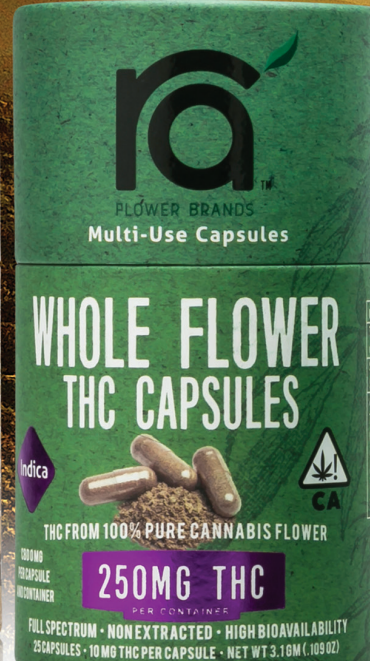

FEEL THE DIFFERENCE WITH 100% RAW FLOWERS.™

FLOWER BRANDS

Crafted by Cannabis Connoisseurs

Introducing the First Mul

- Swallow
- Sprinkle
- Smoke

The natural purity and potency of can

Multi-use Cannabis Capsule

Cannabis flower captured in a single dose

The RA' Flower Difference

The Benefits to your Customers

- Experience the true therapeutic benefits of Cannabis, rich in (Terpenes & Cannabinoids)
- Superior quality products, made with 100% Pure Sun-grown Cannabis (No Trim or Shake)
- Strain Specific, find a strain that works best for you.
- Multi-use option (Swallow, Sprinkle, Smoke)
- Precise dosing for consistency
- Chemical & Solvent Free *Vegan & Diabetic Friendly
- No additives, 0 sugars, 0 calories
- Discrete and easy to use