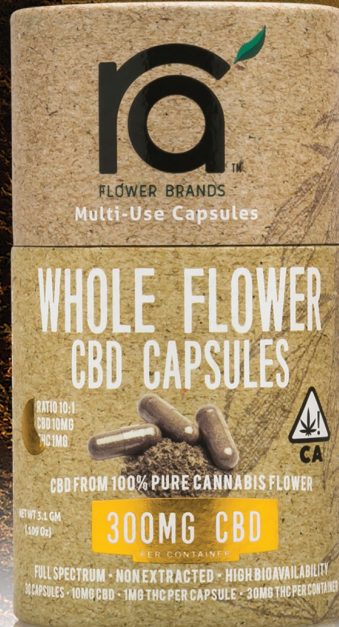

FEEL THE DIFFERENCE WITH 100% RAW FLOWERS.™

FLOWER BRANDS

Crafted by Cannabis Connoisseurs

Introducing the First Mul

- Swallow
- Sprinkle
- Smoke

The natural purity and potency of can

Multi-use Cannabis Capsule

Cannabis flower captured in a single dose

The RA' Flower Difference

The Benefits to your Customers

- Experience the true therapeutic benefits of Cannabis, rich in (Terpenes & Cannabinoids)
- Superior quality products, made with 100% Pure Sun-grown Cannabis (No Trim or Shake)
- Strain Specific, find a strain that works best for you.
- Multi-use option (Swallow, Sprinkle, Smoke)
- Precise dosing for consistency
- Chemical & Solvent Free *Vegan & Diabetic Friendly
- No additives, 0 sugars, 0 calories
- Discrete and easy to use